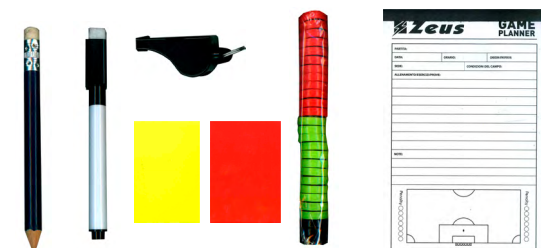

Nero - Royal
BLACK - ROYAL

CHIUSA
100x77x50 cm

Nero - Granata
BLACK - BURGUNDY

Grigio - Arancio fluo
GREY - ORANGE FLUO

Bianco - Arancio fluo
WHITE - ORANGE FLUO

AVAILABLE UNTIL
2025

COACH BOARD

MATERIALE / MATERIAL

100% Ecopelle/Eco-leather

DESCRIZIONE / DESCRIPTION

Coach Board

CONTENUTO / CONTENTS

AVAILABLE UNTIL
2027

TACTIC BOARD

DESCRIZIONE / DESCRIPTION

Tactic board con treppiede regolabile e superficie magnetica/