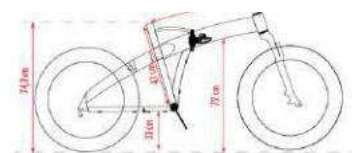

E-BIKE ZEUS

MATERIALE / MATERIAL

Telaio 6061 lega in alluminio/
Aluminium alloy 6061 frame

BATTERIA / BATTERY LIFE

36V10.4AH LITHIUM PANASONIC

PESO / WEIGHT

33 kg con batteria/33 kg with battery

DISPLAY

LCD

VELOCITA' MASSIMA / MAX SPEED

25 km/h

AUTONOMIA / AUTONOMY

45-50 km

Nero - Giallo fluo
BLACK - YELLOW FLUO