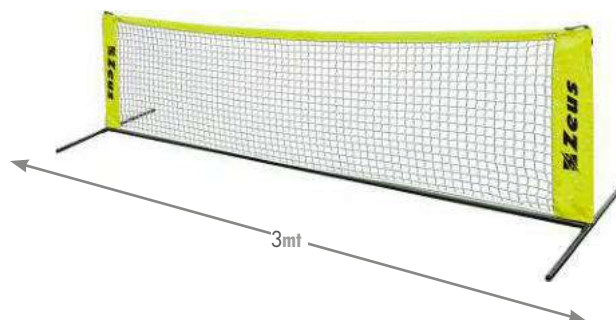

Sagoma gonfiabile ideale per l'allenamento/
Inflatable shape for training

MISURE / MEASURES

Ø 45/50 cm , h 205 cm

MATERIALE / MATERIAL

PVC

COLORI / COLORS

Giallo Fluo (YELLOW FLUO)

Bianco (WHITE)

AVAILABLE UNTIL
2025

SOCCER TENNIS SET

MISURE / MEASURES

3 mt x 85 cm

MATERIALE / MATERIAL

Struttura in acciaio/
Steel structure

Kit calcio-tennis utilizzabile su terreni sintetici e indoor/
Football-tennis kit for synthetic and indoor grounds