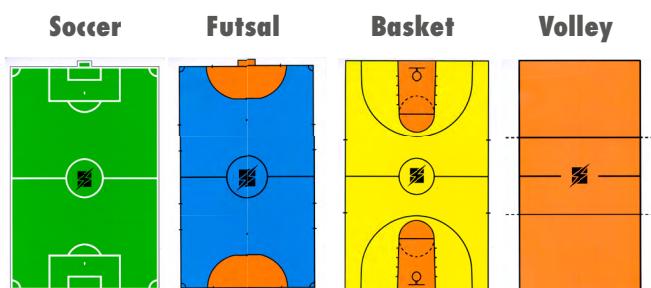

COACH BOARD

MATERIALE / MATERIAL

100% Ecopelle/Eco-leather

DESCRIZIONE / DESCRIPTION

Coach Board

CONTENUTO / CONTENTS

AVAILABLE UNTIL
2027